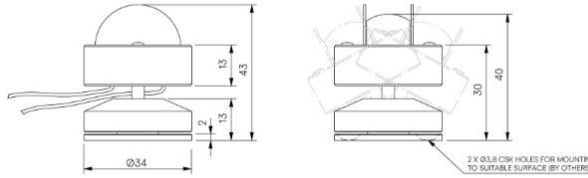

Niche

STD-000163-0009

Configured Product

CCT _____

2700K

Finish _____

Anodised Clear

Cable Length _____

500mm

Linear framing system, for interior window reveals and architectural details.

Product Description

The Niche is a small form factor interior rated, adjustable and lockable linear framing light.

Designed to produce a linear beam spread to illuminate window reveals and architectural details, the product is designed to be located in the centre of these details and is both adjustable and lockable with glare baffles.