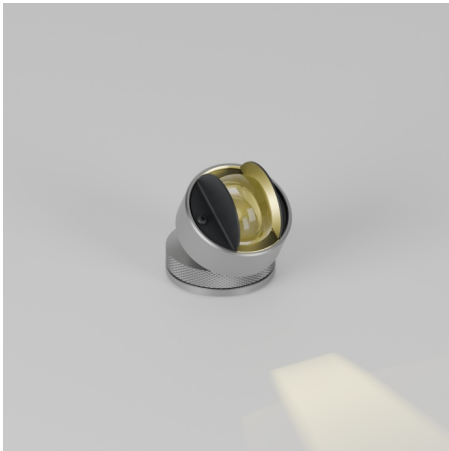

Niche

STD-000163-0009

Configured Product

CCT _____

2700K

Finish _____

Anodised Clear

Cable Length _____

500mm

Linear framing system, for interior window reveals and architectural details.

Product Description

The Niche is a small form factor interior rated, adjustable and lockable linear framing light.

Designed to produce a linear beam spread to illuminate window reveals and architectural details, the product is designed to be located in the centre of these details and is both adjustable and lockable with glare baffles.

Constructed from precision-machined recycled aluminium, the product features an anodised and powder-coated finish for enhanced durability and aesthetics.

Key Features

- Sustainable construction: made from recycled aluminium with a weather resistant long-lasting anodised and powder-coated finish. Specialist finishes available on request.
- Small form factor with high efficiency beam distribution to frame window or architectural details.
- Adjustable and lockable system with glare control and custom mounting options available on request.
- Advanced dimming options: DALI, 0-10V, DMX and Wireless dimming, down to 0.1%.
- High-performance lighting: up to 97 CRI LEDs with interchangeable optical systems.