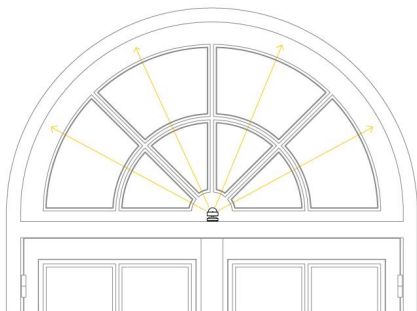

Key Features

- Sustainable construction: made from recycled aluminium with a weather resistant long-lasting anodised and powder-coated finish. Specialist finishes available on request.
- Small form factor with high efficiency beam distribution to frame window or architectural details.
- Adjustable and lockable system with glare control and custom mounting options available on request.
- Advanced dimming options: DALI, 0-10V, DMX and Wireless dimming, down to 0.1%.
- High-performance lighting: up to 97 CRI LEDs with interchangeable optical systems.