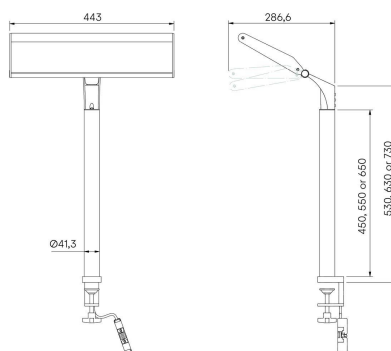

## The Workplace Light (Desk Clamp)

STD-000400-0007

### Configured Product

Finish \_\_\_\_\_

Anodised Clear

End Caps \_\_\_\_\_

Aluminium

Stem Height \_\_\_\_\_

450mm

Versatile task lighting system, designed to provide good quality working light whilst enhancing alertness, improving mood and sleep.